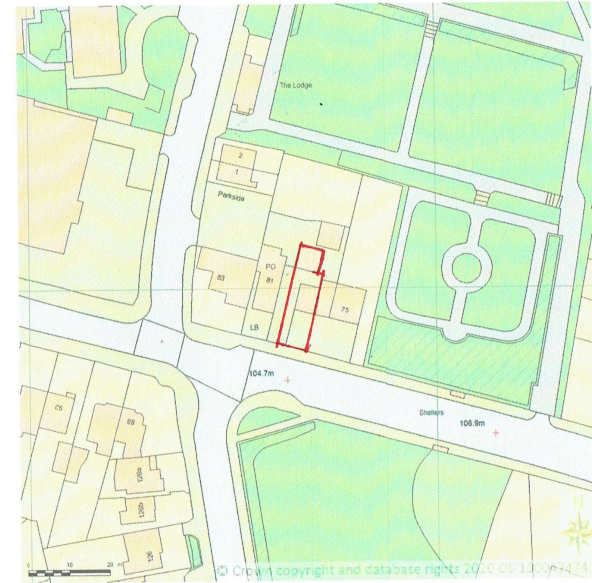

FOOTPATH

HUDDERSFIELD ROAD

SCALE 1:100

Streetwise

SITE LOCATION PLAN
 AREA 2 HA
 SCALE 1:1250 on A4
 CENTRE COORDINATES: 433568, 407599

Supplied by Streetwise Maps Ltd
www.streetwise.net
 Licence No: 100047474
 16/01/2021 16:05