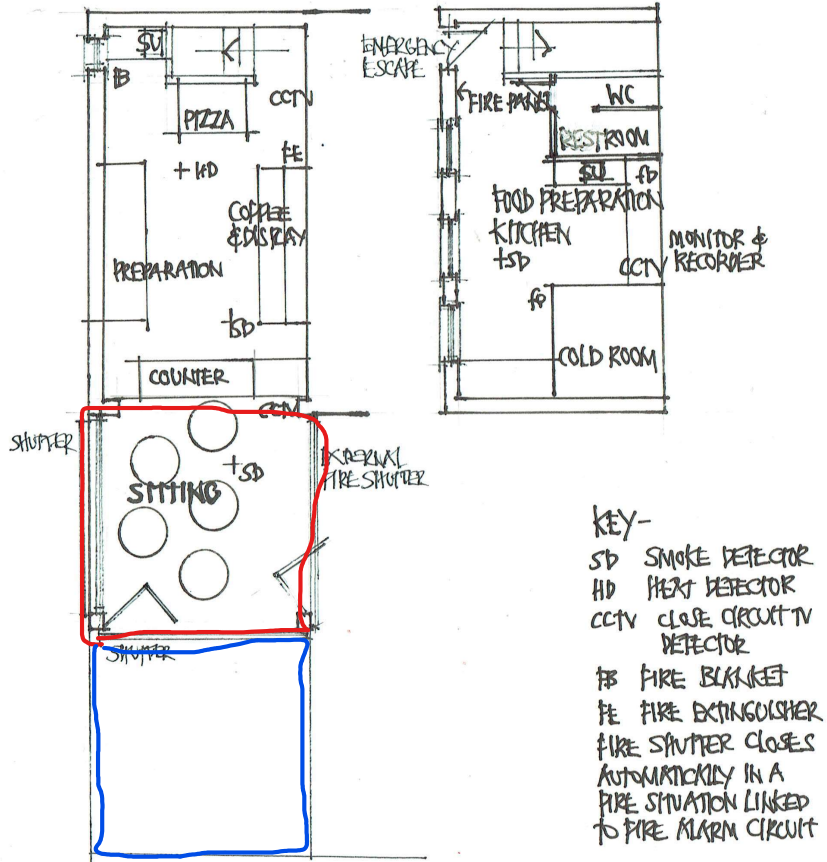

79 HUDDERSFIELD ROAD

GROUND FLOOR-SALES

BASEMENT

- KEY-
- SD SMOKE DETECTOR
 - HD HEAT DETECTOR
 - CCTV CLOSE CIRCUIT TV DETECTOR
 - FB FIRE BLANKET
 - FE FIRE EXTINGUISHER
 - FIRE SHUTTER CLOSES AUTOMATICALLY IN A FIRE SITUATION LINKED TO FIRE ALARM CIRCUIT

FOOTPATH

HUDDERSFIELD ROAD

SCALE 1:100

Streetwise

SITE LOCATION PLAN
 AREA 2 HA
 SCALE 1:1250 on A4
 CENTRE COORDINATES: 433568, 407599

Supplied by Streetwise Maps Ltd
www.streetwise.net
 Licence No: 100047474
 16/01/2021 16:05